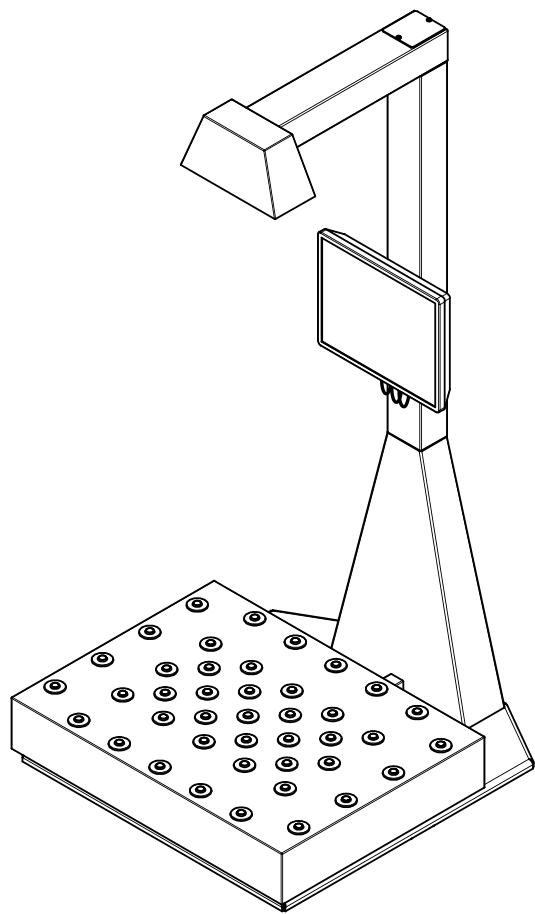

## QUBIC One

SCREEN SUPPORT

DONGLE KEY

POWER SUPPLY CABLE

M8x20 (14U.)

M5x8 (12U.)

M4x10 (4U.)

2

3

4

5

M8x20 (10U.)

6

8

9

M4x10 (4U.)

10

M8x20 (4U.)

POWER

DONGLE KEY

SCANNER (OPTIONAL)

QUBIC CAM (BLUE USB 3.0)

PLATFORM

12