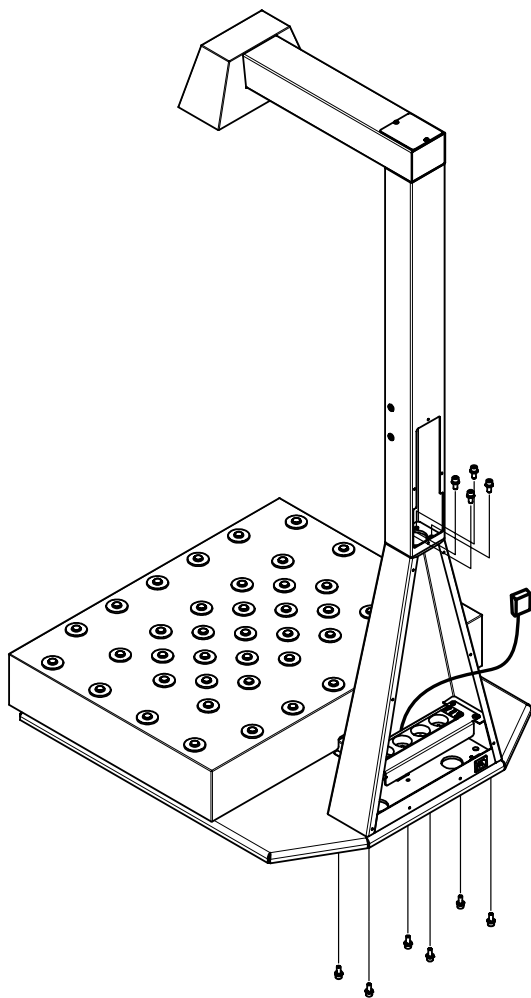

## QUBIC One

SCREEN SUPPORT

DONGLE KEY

POWER SUPPLY CABLE

M8x20 (14U.)

M5x8 (12U.)

M4x10 (4U.)

2

3

4

5

M8x20 (10U.)

6

8

9

M4x10 (4U.)

10

M8x20 (4U.)

POWER

DONGLE KEY

SCANNER (OPTIONAL)

QUBIC CAM (BLUE USB 3.0)

PLATFORM

12