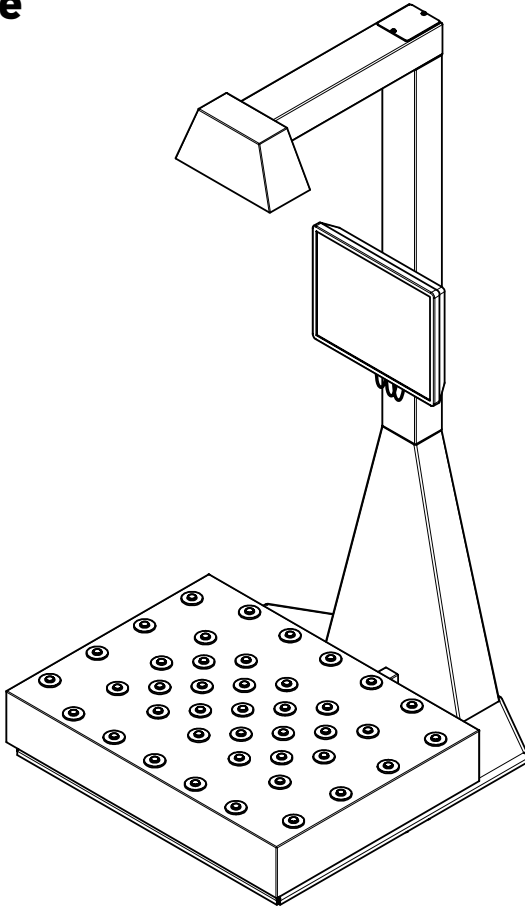

## QUBIC One

SCREEN SUPPORT

DONGLE KEY

POWER SUPPLY CABLE

M8x20 (14U.)

M5x8 (12U.)

M4x10 (4U.)

2

3

4

5

M8x20 (10U.)

6

8

9

M4x10 (4U.)

10

M8x20 (4U.)

POWER

DONGLE KEY

SCANNER (OPTIONAL)

QUBIC CAM (BLUE USB 3.0)

PLATFORM

12