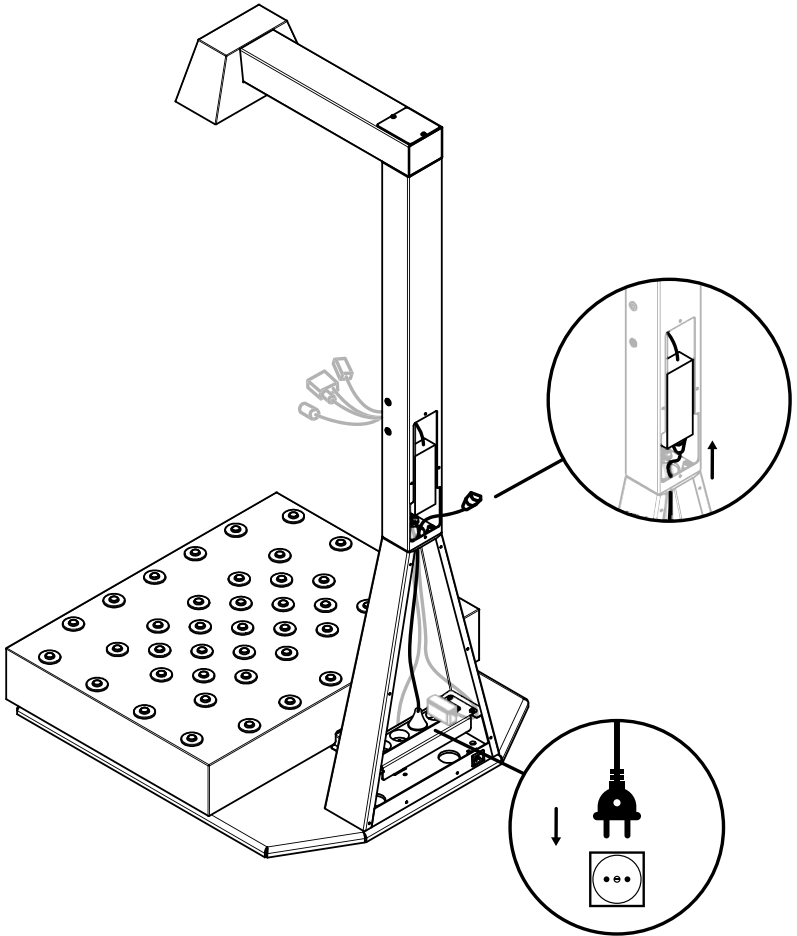

## QUBIC One

SCREEN SUPPORT

DONGLE KEY

POWER SUPPLY CABLE

M8x20 (14U.)

M5x8 (12U.)

M4x10 (4U.)

2

3

4

5

M8x20 (10U.)

6

8

9

M4x10 (4U.)

10

M8x20 (4U.)

POWER

DONGLE KEY

SCANNER (OPTIONAL)

QUBIC CAM (BLUE USB 3.0)

PLATFORM

12