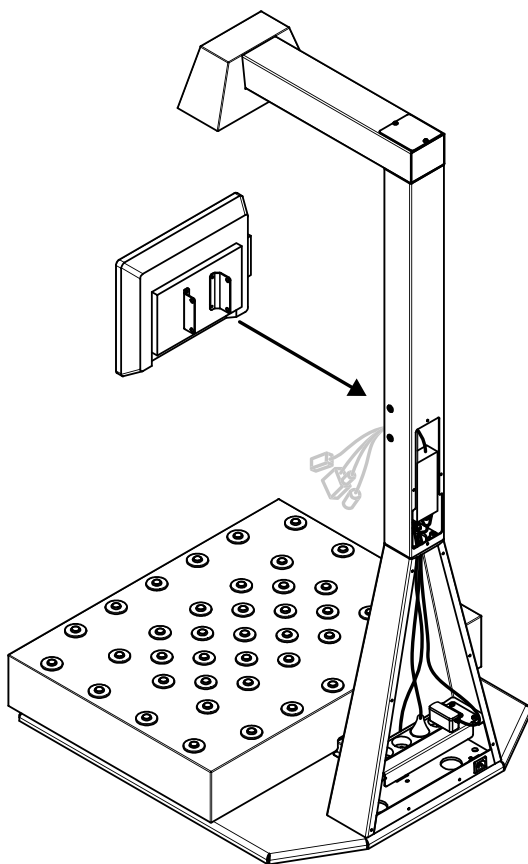

## QUBIC One

SCREEN SUPPORT

DONGLE KEY

POWER SUPPLY CABLE

M8x20 (14U.)

M5x8 (12U.)

M4x10 (4U.)

2

3

4

5

M8x20 (10U.)

6

8

9

M4x10 (4U.)

10

M8x20 (4U.)

POWER

DONGLE KEY

SCANNER (OPTIONAL)

QUBIC CAM (BLUE USB 3.0)

PLATFORM

12