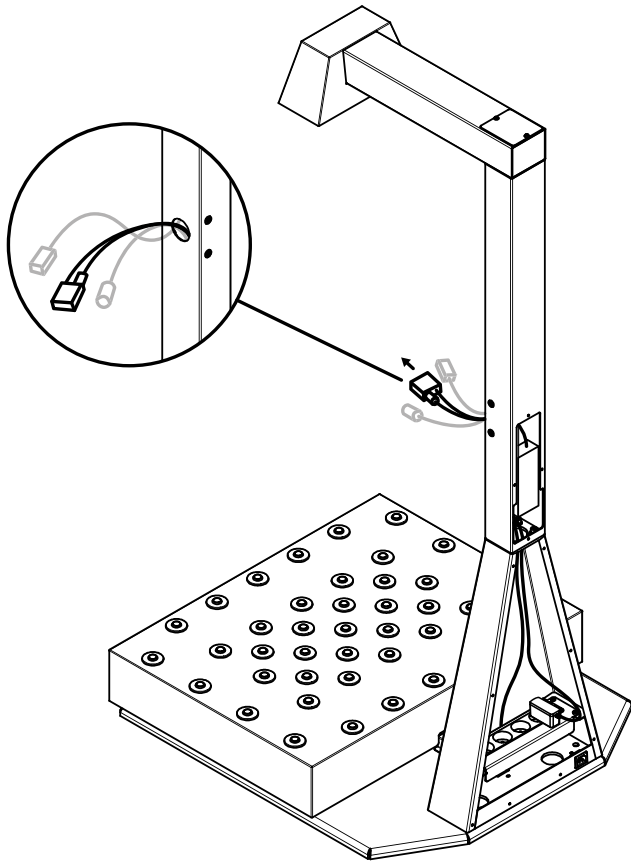

## QUBIC One

SCREEN SUPPORT

DONGLE KEY

POWER SUPPLY CABLE

M8x20 (14U.)

M5x8 (12U.)

M4x10 (4U.)

2

3

4

5

M8x20 (10U.)

6

8

9

M4x10 (4U.)

10

M8x20 (4U.)

POWER

DONGLE KEY

SCANNER (OPTIONAL)

QUBIC CAM (BLUE USB 3.0)

PLATFORM

12