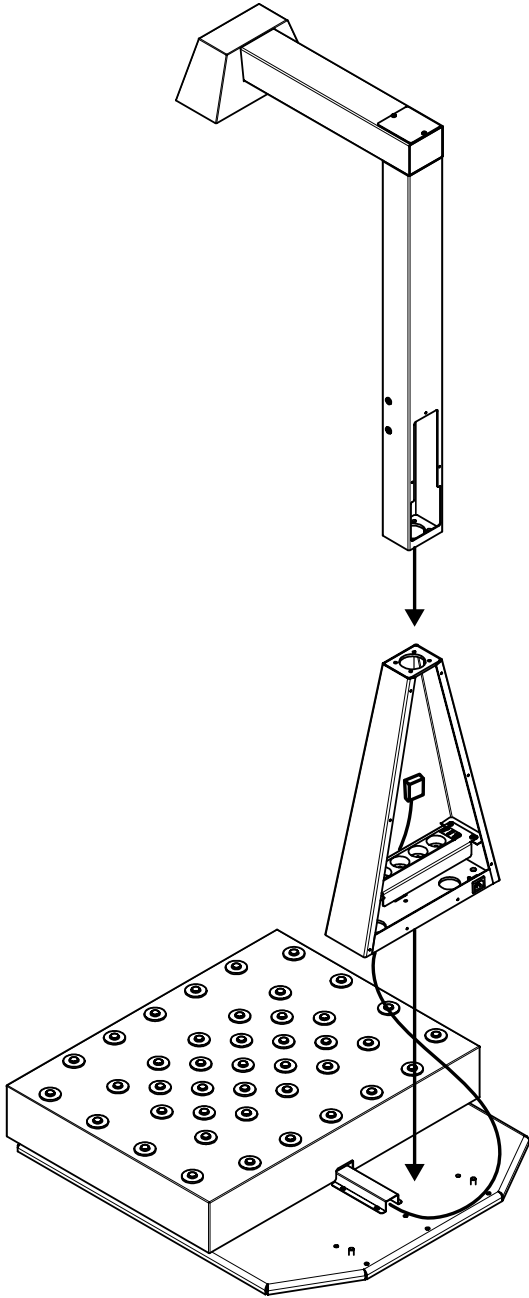

## QUBIC One

SCREEN SUPPORT

DONGLE KEY

POWER SUPPLY CABLE

M8x20 (14U.)

M5x8 (12U.)

M4x10 (4U.)

2

3

4

5

M8x20 (10U.)

6

8

9

M4x10 (4U.)

10

M8x20 (4U.)

POWER

DONGLE KEY

SCANNER (OPTIONAL)

QUBIC CAM (BLUE USB 3.0)

PLATFORM

12