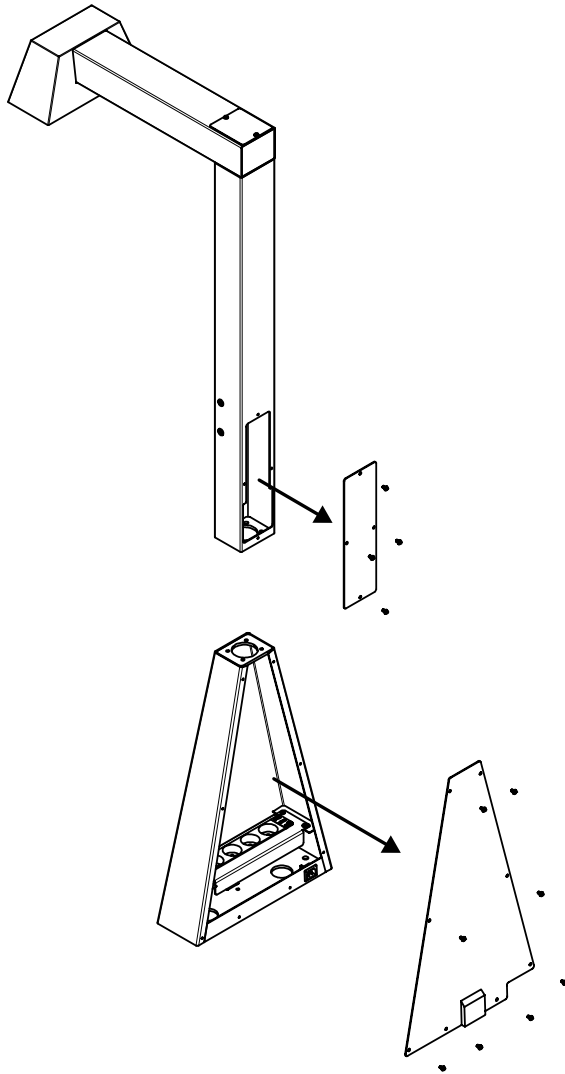

## QUBIC One

SCREEN SUPPORT

DONGLE KEY

POWER SUPPLY CABLE

M8x20 (14U.)

M5x8 (12U.)

M4x10 (4U.)

2

3

4

5

M8x20 (10U.)

6

8

9

M4x10 (4U.)

10

M8x20 (4U.)

POWER

DONGLE KEY

SCANNER (OPTIONAL)

QUBIC CAM (BLUE USB 3.0)

PLATFORM

12