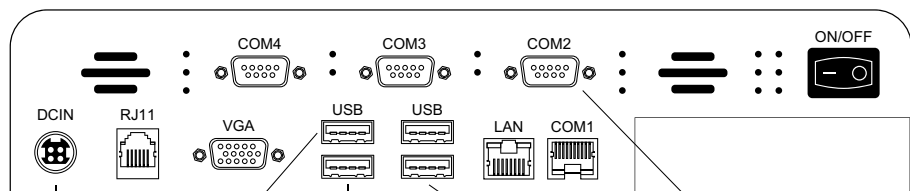

3

4

5

M8x20 (10U.)

6

8

9

M4x10 (4U.)

10

M8x20 (4U.)

POWER

DONGLE KEY

SCANNER (OPTIONAL)

QUBIC CAM (BLUE USB 3.0)

PLATFORM

12