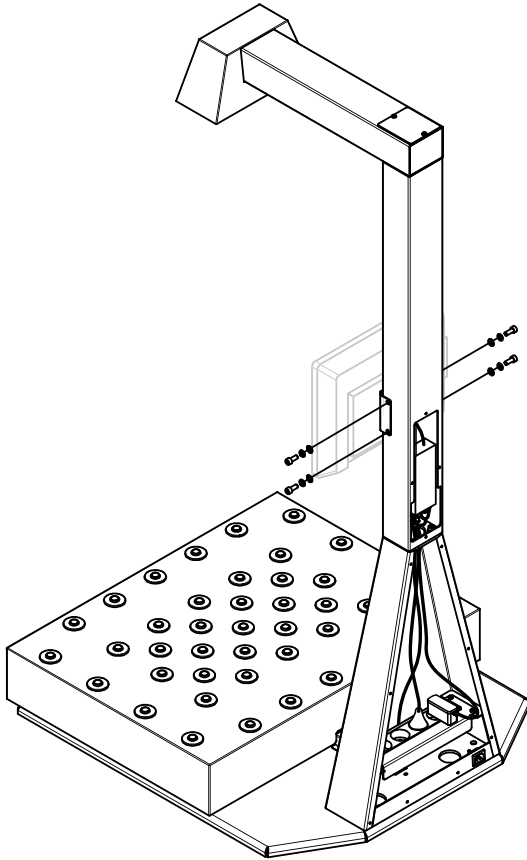

## QUBIC One

SCREEN SUPPORT

DONGLE KEY

POWER SUPPLY CABLE

M8x20 (14U.)

M5x8 (12U.)

M4x10 (4U.)

2

3

4

5

M8x20 (10U.)

6

8

9

M4x10 (4U.)

10

M8x20 (4U.)

POWER

DONGLE KEY

SCANNER (OPTIONAL)

QUBIC CAM (BLUE USB 3.0)

PLATFORM

12