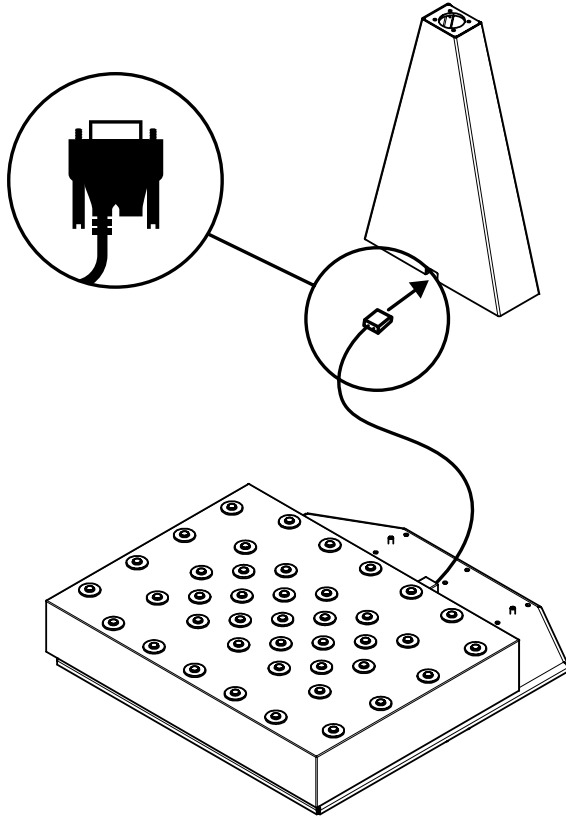

## QUBIC One

SCREEN SUPPORT

DONGLE KEY

POWER SUPPLY CABLE

M8x20 (14U.)

M5x8 (12U.)

M4x10 (4U.)

2

3

4

5

M8x20 (10U.)

6

8

9

M4x10 (4U.)

10

M8x20 (4U.)

POWER

DONGLE KEY

SCANNER (OPTIONAL)

QUBIC CAM (BLUE USB 3.0)

PLATFORM

12