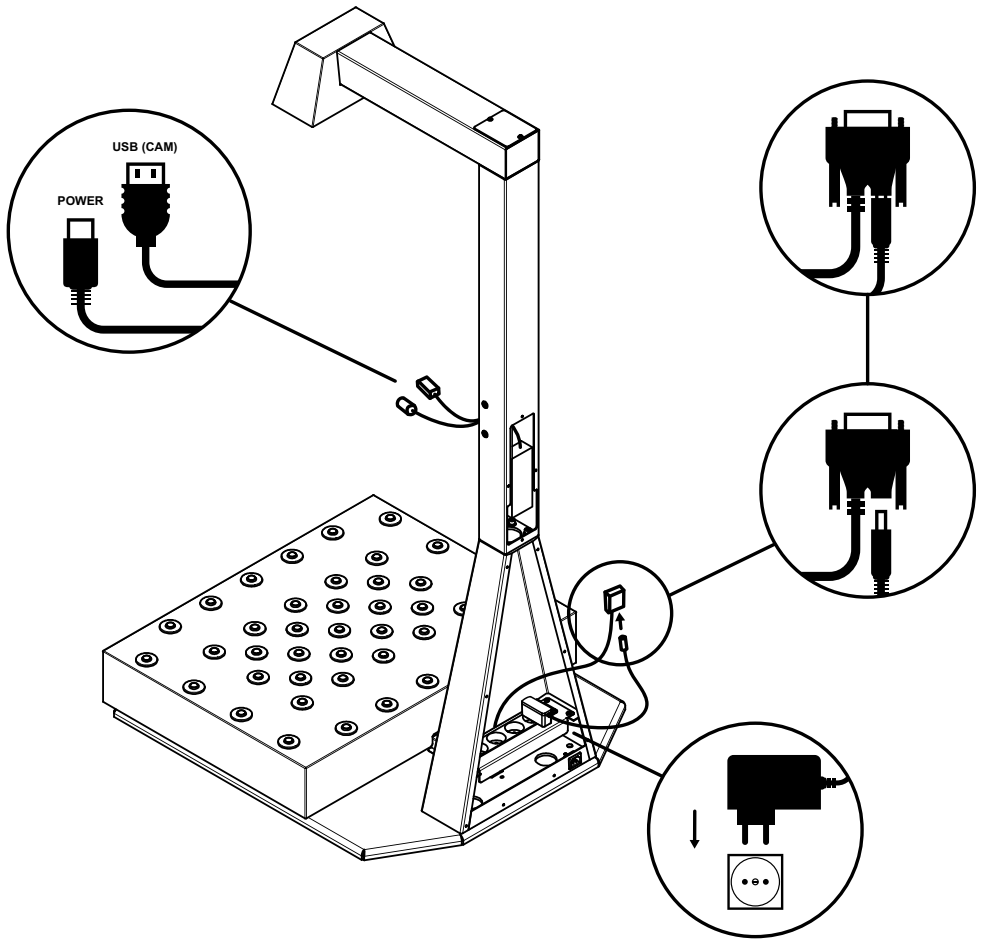

## QUBIC One

SCREEN SUPPORT

DONGLE KEY

POWER SUPPLY CABLE

M8x20 (14U.)

M5x8 (12U.)

M4x10 (4U.)

2

3

4

5

M8x20 (10U.)

6

8

9

M4x10 (4U.)

10

M8x20 (4U.)

POWER

DONGLE KEY

SCANNER (OPTIONAL)

QUBIC CAM (BLUE USB 3.0)

PLATFORM

12